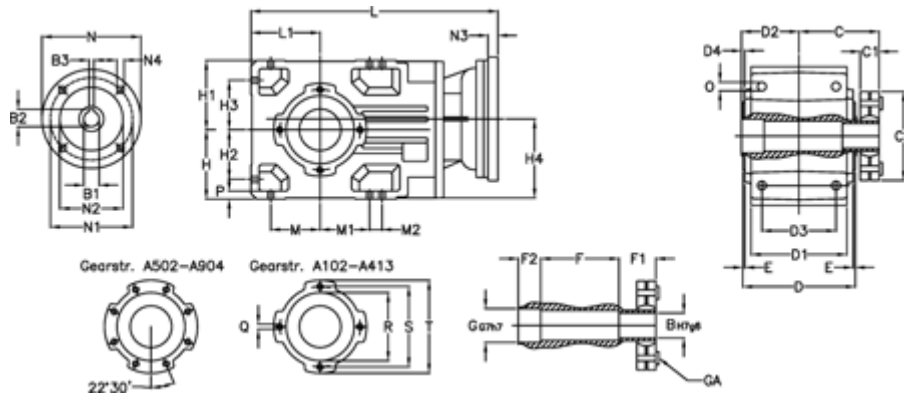

Article number: 296000500555225
 Description: Bevel helical gearbox
 A052US-5,5-P71B5

Measures

B = 25	D1 = 97	F2 = 34	L = 213.0	N3 = 7
B1 = 14	D2 = 52	G = 27	L1 = 58	N4 = 9,5
B2 = 16.3	D3 = 80	GA = 14,5 NM	M = 37.5	O = 9.0
B3 = 5	d4 = 2.0	H = 58	M1 = 37.5	P = 8
C = 91.5	Description = A052 US-xx P71 B5	H1 = 63	M2 = 9	Q = M8x14
C1 = -	E = 2.0	H2 = 37.5	N = 160	R = 68
C2 = 68.0	F = 63.5	H3 = 37.5	N1 = 130	S = 85
D = 99	F1 = 34.0	H4 = 80.5	N2 = 110	T = 101